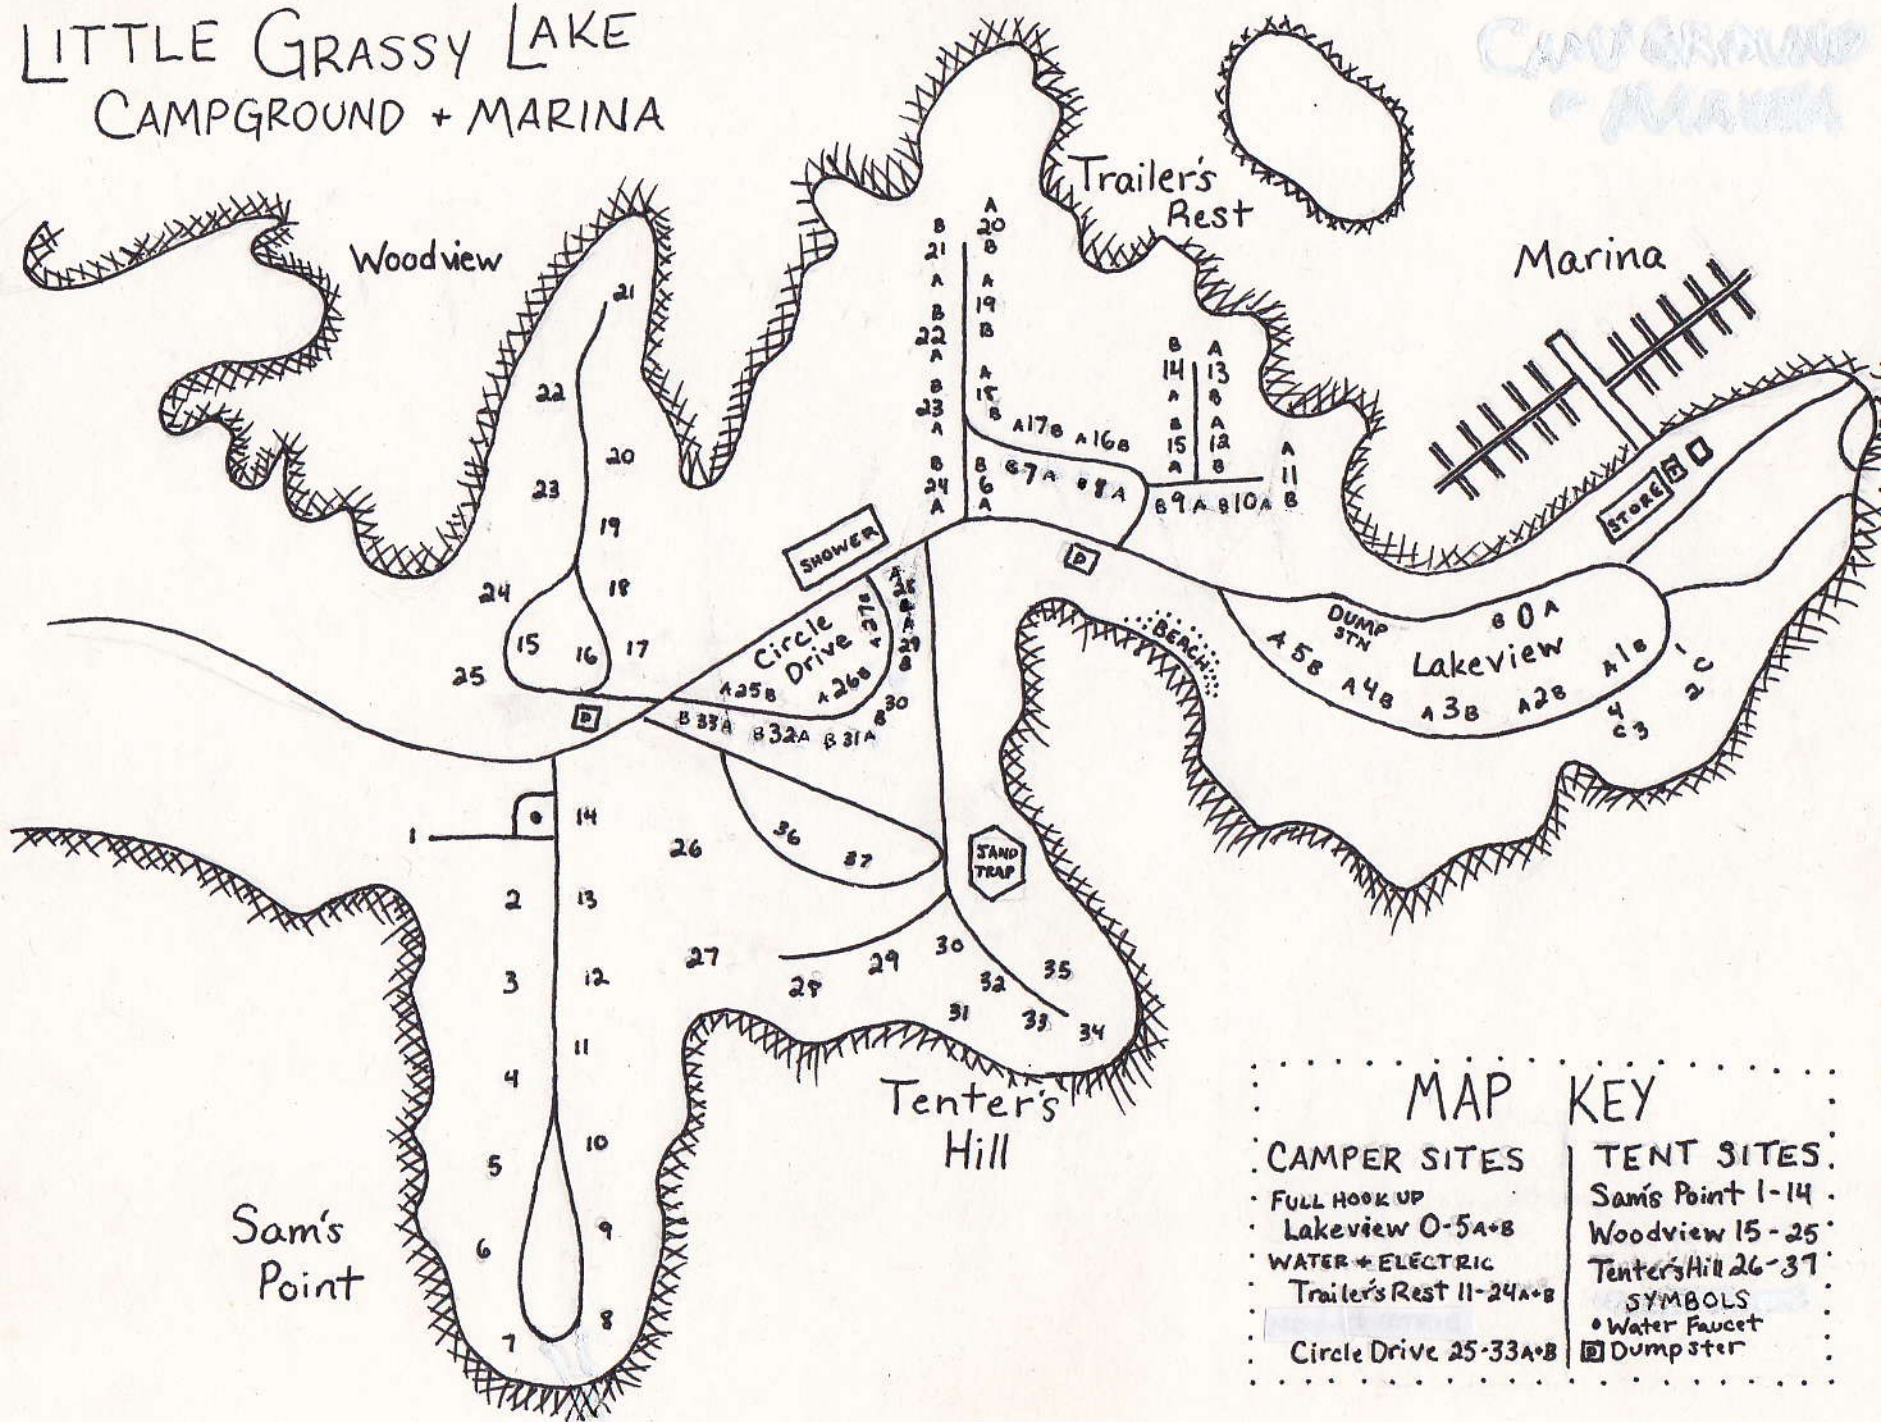

# LITTLE GRASSY LAKE CAMPGROUND + MARINA

CAMP GROUND  
+ MARINA

## MAP KEY

### CAMPER SITES

- FULL HOOK UP
- Lakeview 0-5A+B
- WATER + ELECTRIC
- Trailer's Rest 11-24A+B
- Circle Drive 25-33A+B

### TENT SITES

- Sam's Point 1-14
  - Woodview 15-25
  - Tenter's Hill 26-37
- SYMBOLS
- Water Faucet
  - ◻ Dumpster